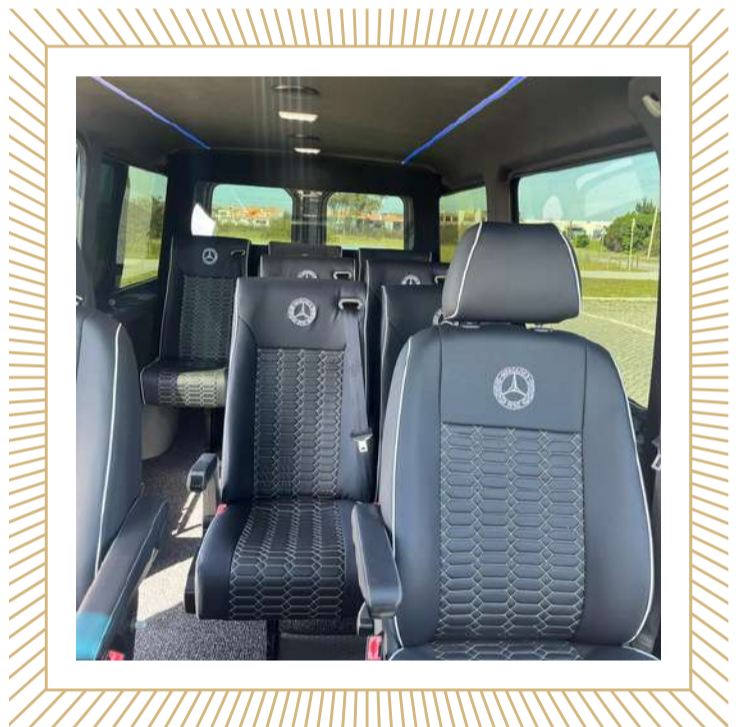

This package includes Travel Insurance Classic

CHOOSE
YOUR
VEHICLE

MERCEDES E CLASS LIMOUSINE

Discover our Mercedes E Class VIP, with a custom-made interior to provide you with maximum comfort and turn your journey in moments of rest and pleasure.

SPRINTER VIP

Discover our Mercedes Sprinter VIP, with a custom-made interior to provide you with maximum comfort and Space for your group, not worrying about how many luggage you're carrying.

MERCEDES V CLASS LONG